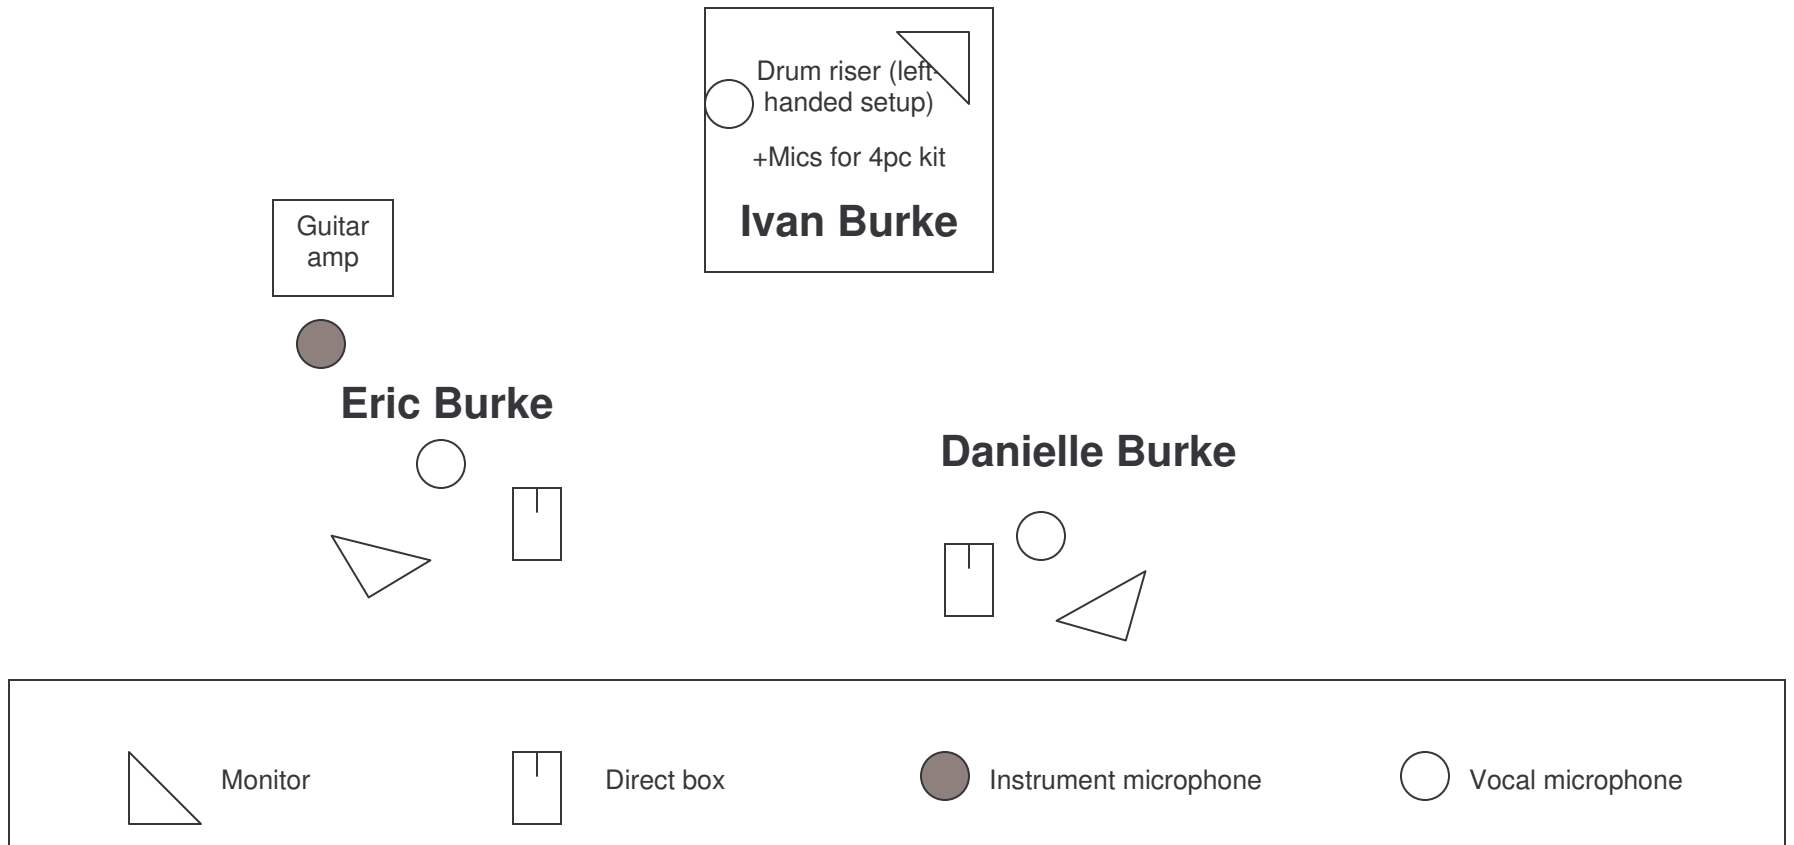

# Technical setup – KIN

## Danielle Burke

vocal mic (lead)  
1 x DI (acoustic guitar)

## Eric Burke

vocal mic (bg)  
1 x DI (acoustic guitar)  
1 x guitar tube amp (Fender Deville or Blues Junior)  
1 x guitar stand

## Ivan Burke

vocal mic (bg)  
4pc drumkit with cymbals and stool (professional Yamaha, Ayotte or Pearl)  
Sizes: 10 & 14 toms, 20 kick, 5x14 snare  
\*\*\* Left-handed setup!!