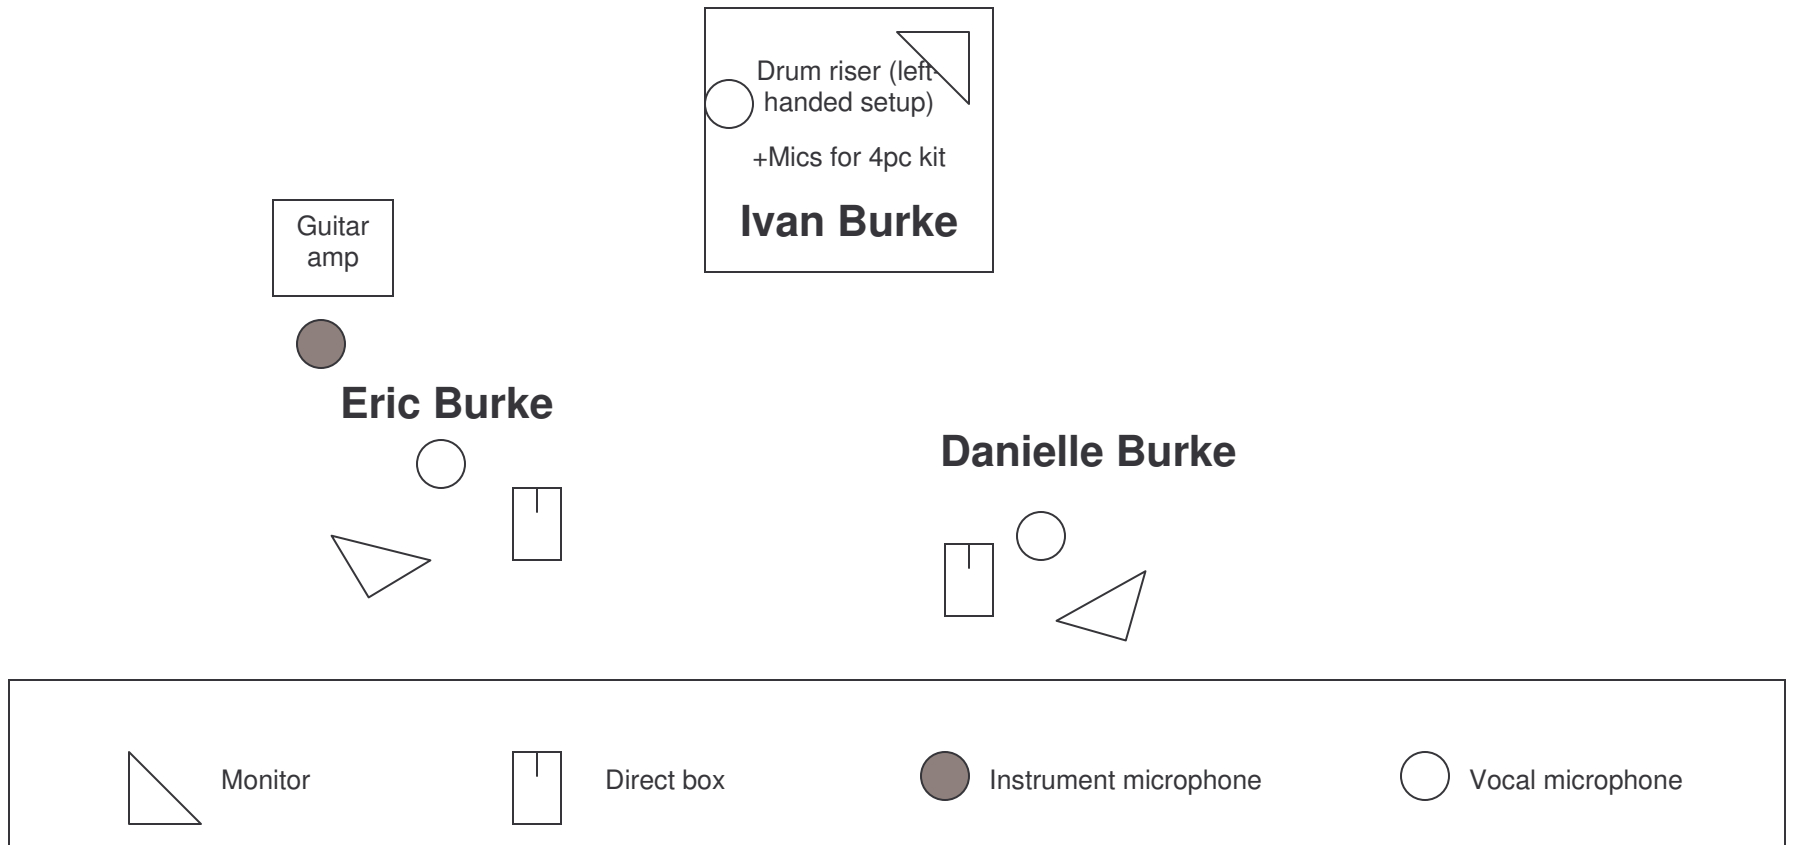

Technical setup – KIN

Danielle Burke

vocal mic (lead)
1 x DI (acoustic guitar)

Eric Burke

vocal mic (bg)
1 x DI (acoustic guitar)
1 x guitar tube amp (Fender Deville or Blues Junior)
1 x guitar stand

Ivan Burke

vocal mic (bg)
4pc drumkit with cymbals and stool (professional Yamaha, Ayotte or Pearl)
Sizes: 10 & 14 toms, 20 kick, 5x14 snare
*** Left-handed setup!!